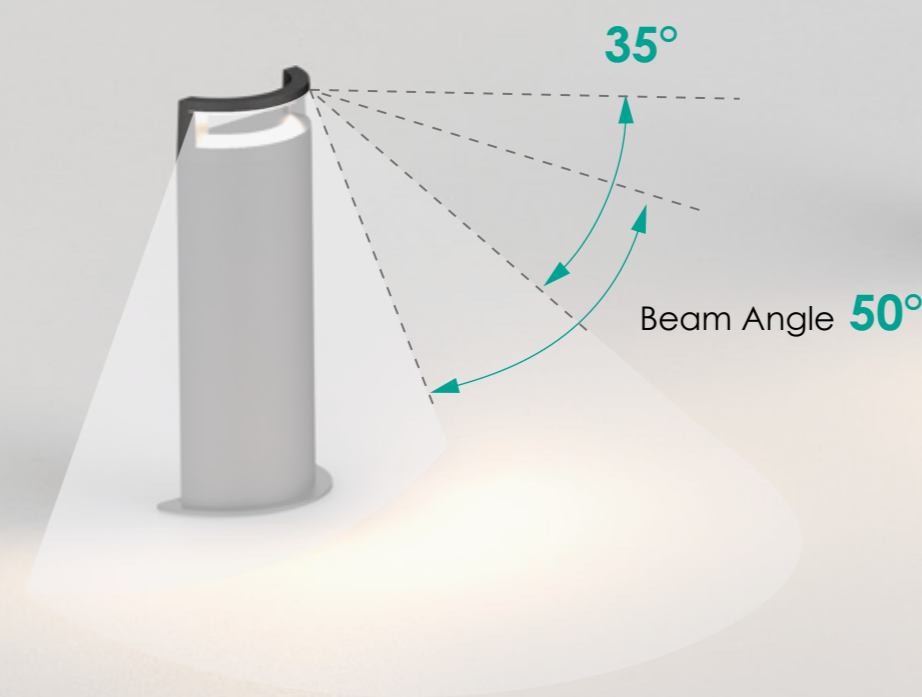

NL08 Garden light

NL08 LED garden light won 2020 IF Award, adopting high lumen SMD, aluminum body with great thermal management. It is IP65 IK08 high protection. Indirect lighting design offers a great visual experience. Special shape design provides charming light spot. Size 500mm and 1000mm for options.

- 50° IP65
- Flicker Free
- AC 200-240V PF ≥ 0.9 CRI ≥ 80
- SAA RoHS CE

Code	Watt	Size(AxBxCmm)	Lumen(±5%)	N.W/pc(kgs)	Q'ty/CTN
NL08A-10W	10W	249x121x500	530lm	2.34	6PCS
NL08B-10W	10W	249x121x1000	530lm	4.03	2PCS

CCT ——— 3000K ——— 4000K ——— 5000K ——— 5700K

Finish ——— White Black

Lamp bollard ——— ACC-NL08B-00 ACC-NL08A-00 ACC-NL08-00