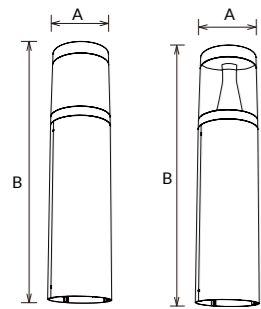

Asymmetric light distribution

NL08 Garden light

NL08 LED garden light won 2020 IF Award, adopting high lumen SMD, aluminum body with great thermal management. It is IP65 IK08 high protection. Indirect lighting design offers a great visual experience. Special shape design provides charming light spot. Size 500mm and 1000mm for options.

CCT ——— 3000K ——— 4000K ——— 5000K ——— 5700K

Finish ——— White Black

Lamp bollard ——— ACC-NL08B-00 ACC-NL08A-00 ACC-NL08-00

NL90A

NL90B

NL90A/B Garden light

NL90 LED garden light provides a stylish architectural luminaire for outdoor applications. NL90A with milky PC cover for a uniform light output, NL90B combines reflector and transparent PC cover for down lighting, both of lighting module can be interchangeable. The ADC12 aluminum cylindrical lamp body with outdoor powder spray, anti-corrosion, IP65 and IK08 protection level make it a welcomed lamp in outdoor area.

- ▶ 36° 60°
- ▶
- ▶
- ▶

Code	Watt	Size(AxBxCmm)	Lumen(±5%)	N.W/pc(kgs)	Q'ty/CTN
ML07-6W	6W	Ø76x262x57.5	550lm	0.31	50PCS
ML07-10W	10W	Ø76x262x57.5	950lm	0.31	50PCS
ML07B-6W	6W	Ø100x156xØ76	550lm	0.40	24PCS
ML07B-10W	10W	Ø100x156xØ76	950lm	0.40	24PCS