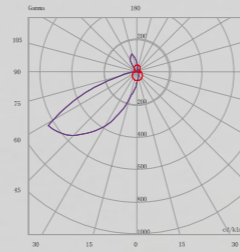

Asymmetric light distribution

NL08 Garden light

NL08 LED garden light won 2020 IF Award, adopting high lumen SMD, aluminum body with great thermal management. It is IP65 IK08 high protection. Indirect lighting design offers a great visual experience. Special shape design provides charming light spot. Size 500mm and 1000mm for options.

- ▶ 50° IP65
- ▶ Flicker Free
- ▶ AC 200-240V PF ≥ 0.9 CRI ≥ 80
- ▶ SAA RoHS CE

Code	Watt	Size(AxBxCmm)	Lumen(±5%)	N.W/pc(kgs)	Q'ty/CTN
NL08A-10W	10W	249x121x500	530lm	2.34	6PCS
NL08B-10W	10W	249x121x1000	530lm	4.03	2PCS