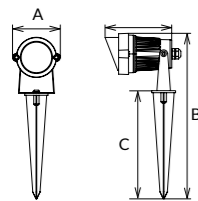

ML06 Spike light

ML06 LED Spike light adopts aluminum body and plastic spike for damp conditions. The AC/DC12V input provides more safety guarantee. IP65 for outdoor use, it applies to landscaping embellishment lighting for residence and community and all kind of parks.

- 60°
- ▶
- ▶
- ▶

Code	Watt	Size(AxBxCmm)	Lumen(±5%)	N.W/pc(kgs)	Q'ty/CTN
ML06-6W	6W	Ø72x243x97	360lm	0.24	50PCS

CCT — 3000K 4000K 5000K 5700K

Finish — Black