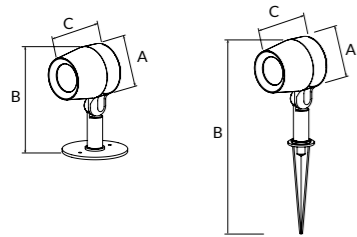

NL14 Series

NL14 Spike light

NL14 LED spike light is derived from the aircraft engine design. ADC12 aluminum lamp body provides strong heat dissipation. AC220V and AC/DC12V with ground install and board install option. Type A/ B/E/F are isolated driver while Type C/D/G/H are non-isolated driver. IP65 waterproof and flicker free are available.

- 45° 60° IP65
- Flicker Free
- AC 100-240V PF ≥ 0.9 CRI ≥ 80
- SAA RoHS CE

Code	Watt	Size(AxBxCmm)	Lumen(±5%)	N.W/pc(kgs)	Q'ty/CTN
NL14A-8W	8W	80x104x308.5	910lm	0.37	24PCS
NL14B-8W	8W	80x104x167.5	910lm	0.39	24PCS
NL14C-8W	8W	80x104x308.5	910lm	0.37	24PCS
NL14D-8W	8W	80x104x167.5	910lm	0.39	24PCS
NL14E-8W	8W	80x143x308.5	910lm	0.38	24PCS
NL14F-8W	8W	80x143x167.5	910lm	0.39	24PCS
NL14G-8W	8W	80x143x308.5	910lm	0.38	24PCS
NL14H-8W	8W	80x143x167.5	910lm	0.39	24PCS

CCT ——— 3000K 4000K 5000K 5700K

Finish ——— White Black