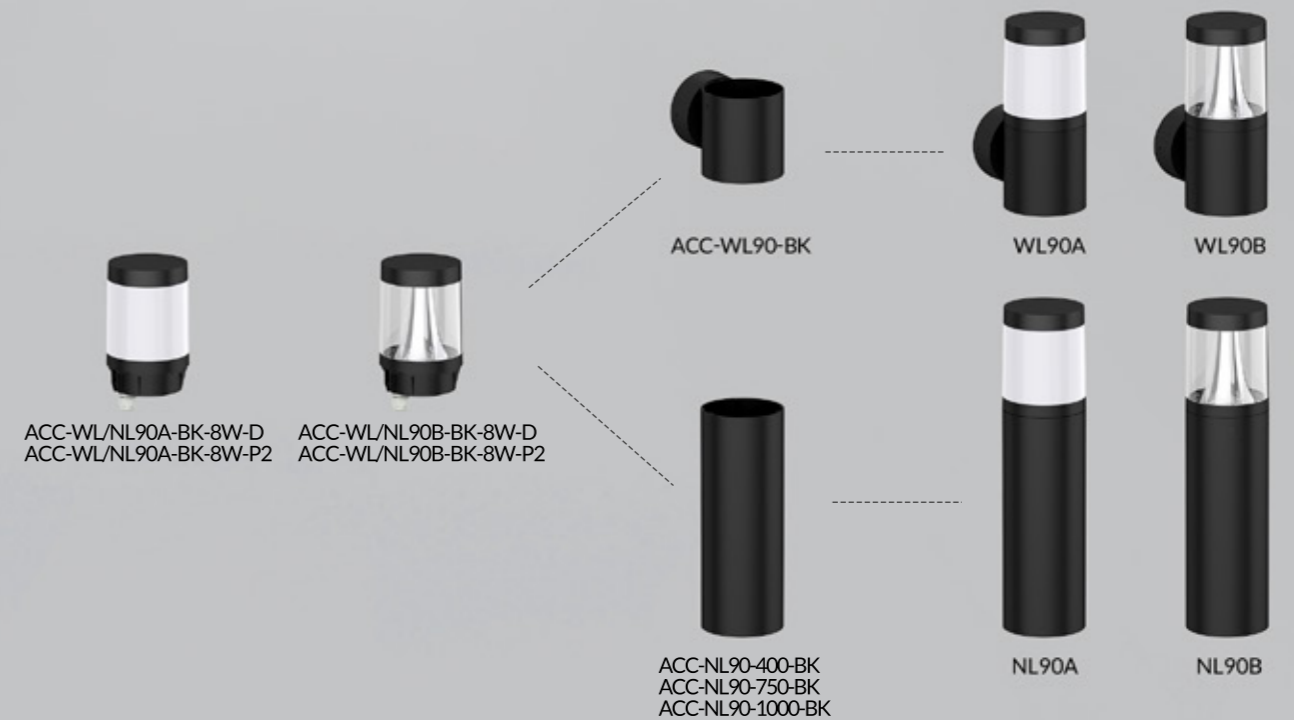

Asymmetric light distribution

NL08 Garden light

NL08 LED garden light won 2020 IF Award, adopting high lumen SMD, aluminum body with great thermal management. It is IP65 IK08 high protection. Indirect lighting design offers a great visual experience. Special shape design provides charming light spot. Size 500mm and 1000mm for options.

CCT ——— 3000K ——— 4000K ——— 5000K ——— 5700K

Finish ——— White Black

Lamp bollard ——— ACC-NL08B-00 ACC-NL08A-00 ACC-NL08-00

NL90A

NL90B

NL90A/B Garden light

NL90 LED garden light provides a stylish architectural luminaire for outdoor applications. NL90A with milky PC cover for a uniform light output, NL90B combines reflector and transparent PC cover for down lighting, both of lighting module can be interchangeable. The ADC12 aluminum cylindrical lamp body with outdoor powder spray, anti-corrosion, IP65 and IK08 protection level make it a welcomed lamp in outdoor area.

- ▶ 320° 360° IP65
- ▶ Flicker Free 2 in 1
- ▶ AC 220-240V PF ≥ 0.9 CRI ≥ 80
- ▶ SAA RoHS CE

Code	Watt	Size(AxBmm)	Lumen(±5%)	N.W/pc(kgs)	Q'ty/CTN
NL90A-400-8W	8W	Ø100x400	750lm	1.15	6PCS
NL90A-750-8W	8W	Ø100x750	750lm	1.81	6PCS
NL90A-1000-8W	8W	Ø100x1000	750lm	2.29	6PCS
NL90B-400-8W	8W	Ø100x400	620lm	1.15	6PCS
NL90B-750-8W	8W	Ø100x750	620lm	1.81	6PCS
NL90B-1000-8W	8W	Ø100x1000	620lm	2.29	6PCS

CCT ——— 3000K 4000K 5000K 5700K

Finish ——— White Black

NL06A

NL06B

NL06 Spike light

NL06 garden light adopts 2835SMD light source and high reflective rate lens, the lamp body adopts ADC12 aluminum material, which has a strong heat dissipation, anti-corrosion abilities. Low working voltage & low power to ensure safe using. IP65 and IK10 protection level.