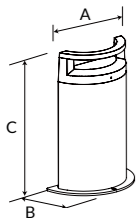

Asymmetric light distribution

NL08 Garden light

NL08 LED garden light won 2020 IF Award, adopting high lumen SMD, aluminum body with great thermal management. It is IP65 IK08 high protection. Indirect lighting design offers a great visual experience. Special shape design provides charming light spot. Size 500mm and 1000mm for options.

- ▶ 36° 60°
- ▶
- ▶
- ▶

Code	Watt	Size(AxBxCmm)	Lumen(±5%)	N.W/pc(kgs)	Q'ty/CTN
ML07-6W	6W	Ø76x262x57.5	550lm	0.31	50PCS
ML07-10W	10W	Ø76x262x57.5	950lm	0.31	50PCS
ML07B-6W	6W	Ø100x156xØ76	550lm	0.40	24PCS
ML07B-10W	10W	Ø100x156xØ76	950lm	0.40	24PCS