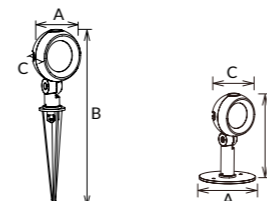

- ▶ 60°
- ▶
- ▶
- ▶

Code	Watt	Size(AxBxCmm)	Lumen(±5%)	N.W/pc(kgs)	Q'ty/CTN
ML06-6W	6W	Ø72x243x97	360lm	0.24	50PCS

CCT — 3000K 4000K 5000K 5700K

Finish — Black

ML07 Spike light

ML07A ML07B

ML07 LED Spike light adopts integrated SMD light source of fashion design, equipped with high lumen, high CRI, low temperature and long lifespan. Built-in driver, the AC/DC12V input provides more safety guarantee. IP65 for outdoor use, it applies to landscaping embellishment lighting for residence and community and all kind of parks.

- ▶ 36° 60°
- ▶
- ▶
- ▶

Code	Watt	Size(AxBxCmm)	Lumen(±5%)	N.W/pc(kgs)	Q'ty/CTN
ML07-6W	6W	Ø76x262x57.5	550lm	0.31	50PCS
ML07-10W	10W	Ø76x262x57.5	950lm	0.31	50PCS
ML07B-6W	6W	Ø100x156xØ76	550lm	0.40	24PCS
ML07B-10W	10W	Ø100x156xØ76	950lm	0.40	24PCS