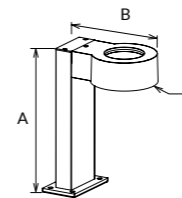

ML08 Garden light

ML08 LED garden light is a stylish architectural luminaire with double-sided light design. Aluminum material provides excellent thermal management. IP65 waterproof is suitable for outside garden. The holder length is optional among 300mm, 500mm, 700mm, and 1000mm.

- 120° IP65
- Flicker Free
- AC 100-240V PF ≥ 0.9 CRI ≥ 80
- SAA RoHS CE

Code	Watt	Size(AxBxCmm)	Lumen(±5%)	N.W/pc(kgs)	Q'ty/CTN
ML08-300-8W	8W	300x208xØ140	655lm	1.30	6PCS
ML08-500-8W	8W	500x208xØ140	655lm	1.72	6PCS
ML08-700-8W	8W	700x208xØ140	655lm	2.15	6PCS
ML08-1000-8W	8W	1000x208xØ140	655lm	2.62	6PCS

CCT 3000K 4000K 5000K 5700K

Finish White Black