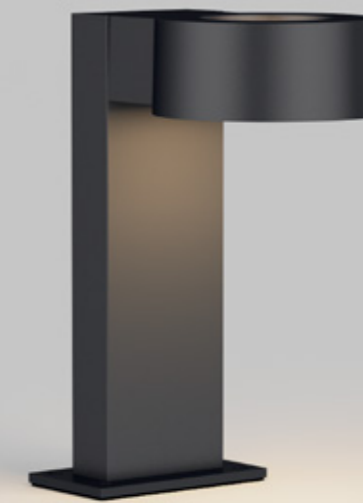

CCT ——— 3000K ——— 4000K ——— 5000K ——— 5700K

Finish ——— White Black

Lamp bollard ——— ACC-NL08B-00 ACC-NL08A-00 ACC-NL08-00

NL90A

NL90B

NL90A/B Garden light

NL90 LED garden light provides a stylish architectural luminaire for outdoor applications. NL90A with milky PC cover for a uniform light output, NL90B combines reflector and transparent PC cover for down lighting, both of lighting module can be interchangeable. The ADC12 aluminum cylindrical lamp body with outdoor powder spray, anti-corrosion, IP65 and IK08 protection level make it a welcomed lamp in outdoor area.

CCT ——— 3000K 4000K 5000K 5700K

Finish ——— White Black

NL06A

NL06B

NL06 Spike light

NL06 garden light adopts 2835SMD light source and high reflective rate lens, the lamp body adopts ADC12 aluminum material, which has a strong heat dissipation, anti-corrosion abilities. Low working voltage & low power to ensure safe using. IP65 and IK10 protection level.

NL90A

NL90B

CCT 3000K 4000K 5000K 5700K

Finish White Black

ML08 Garden light

ML08 LED garden light is a stylish architectural luminaire with double-sided light design. Aluminum material provides excellent thermal management. IP65 waterproof is suitable for outside garden. The holder length is optional among 300mm, 500mm, 700mm, and 1000mm.