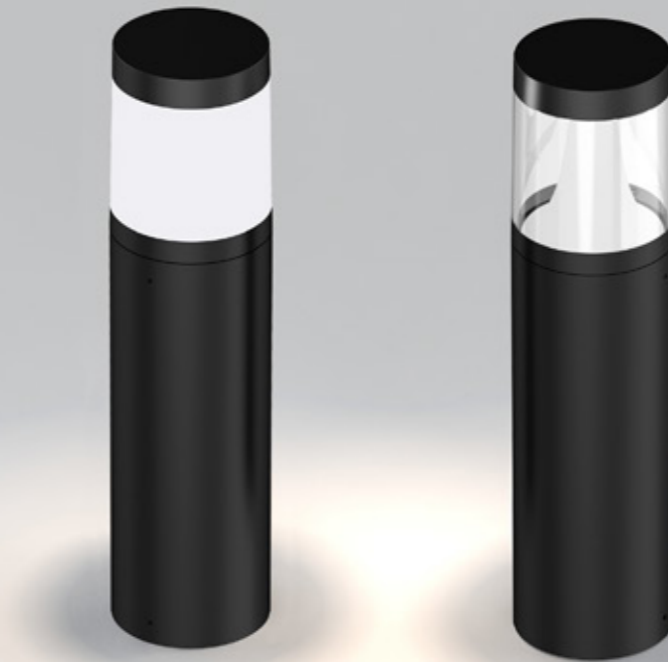

Asymmetric light distribution

NL08 Garden light

NL08 LED garden light won 2020 IF Award, adopting high lumen SMD, aluminum body with great thermal management. It is IP65 IK08 high protection. Indirect lighting design offers a great visual experience. Special shape design provides charming light spot. Size 500mm and 1000mm for options.

CCT ——— 3000K ——— 4000K ——— 5000K ——— 5700K

Finish ——— White Black

Lamp bollard ——— ACC-NL08B-00 ACC-NL08A-00 ACC-NL08-00

NL90A

NL90B

NL90A/B Garden light

NL90 LED garden light provides a stylish architectural luminaire for outdoor applications. NL90A with milky PC cover for a uniform light output, NL90B combines reflector and transparent PC cover for down lighting, both of lighting module can be interchangeable. The ADC12 aluminum cylindrical lamp body with outdoor powder spray, anti-corrosion, IP65 and IK08 protection level make it a welcomed lamp in outdoor area.

CCT ——— 3000K 4000K 5000K 5700K

Finish ——— White Black

NL06A

NL06B

NL06 Spike light

NL06 garden light adopts 2835SMD light source and high reflective rate lens, the lamp body adopts ADC12 aluminum material, which has a strong heat dissipation, anti-corrosion abilities. Low working voltage & low power to ensure safe using. IP65 and IK10 protection level.

NL90A

NL90B

CCT 3000K 4000K 5000K 5700K

Finish White Black

ML08 Garden light

ML08 LED garden light is a stylish architectural luminaire with double-sided light design. Aluminum material provides excellent thermal management. IP65 waterproof is suitable for outside garden. The holder length is optional among 300mm, 500mm, 700mm, and 1000mm.