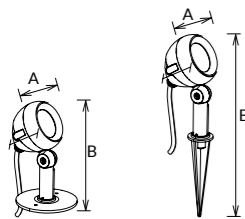

NL06 Spike light

NL06 garden light adopts 2835SMD light source and high reflective rate lens, the lamp body adopts ADC12 aluminum material, which has a strong heat dissipation, anti-corrosion abilities. Low working voltage & low power to ensure safe using. IP65 and IK10 protection level.

- 45° 60° IP65
- Flicker Free
- AC 100-240V PF ≥ 0.9 CRI ≥ 80
- SAA RoHS CE

Code	Watt	Size(AxBmm)	Lumen(±5%)	N.W/pc(kgs)	Q'ty/CTN
NL06-6W	6W	82.5x163/ 82.5x304	700lm	0.51	24PCS
NL06-8W	8W	82.5x163/ 82.5x304	900lm	0.54	24PCS

NL90A

NL90B

CCT 3000K 4000K 5000K 5700K

Finish White Black