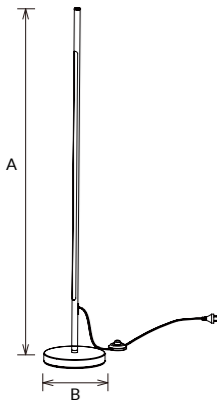

OL01 LED freestanding luminaire

OL01 is a freestanding light combines modern industrial style, the unique shape and simple design perfectly fit the aesthetic concept of modern society. It adopts Tuya WIFI+2.4G intelligent technology, create various atmospheres, can switch to different lighting scenes according to your needs. Supporting both smart phone control and remote control, make it very convenient and easy control for different users. The slender body, plug and play, makes it convenient for different position.

- 120° IP20
- AC 200-240V PF≥0.9 CRI≥80
- RoHS CE

Code	Watt	Size(AxBmm)	Lumen(±5%)	N.W/pc(kgs)	Q'ty/CTN
OL01-15W-WG	15W	1600x182	1400lm	Base:2.2 Lamp Body:0.6	6PCS 18PCS

CCT 3000K-5700K

Finish White Black