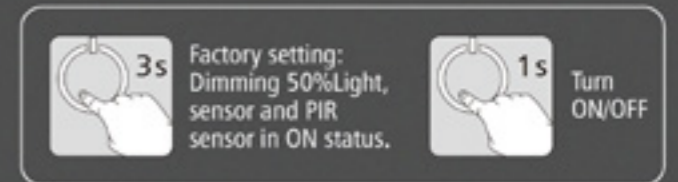

ON/OFF

Dimming button

- Short press in 1s, brightness will increase/ decrease 5%
- Long press brightness will increase/ decrease continually