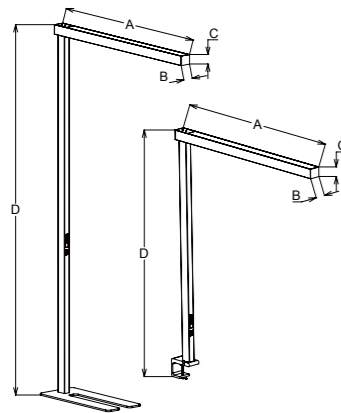

This OL06 free-standing luminaire is composed of three parts. OL06A is for floor standing, OL06B is for desk installation. OL06C is for floor standing with smart control, OL06D is for desk installation with smart control. Direct and indirect optic design, UGR<16, up 75% & down 25% lighting, up to 125lm/W high light efficiency. 0-10V dimmer, light sensor, PIR sensor module and USB connector are available. The configuration of the luminaire is triggered by pressing a button. The lighting control modules are interchangeable, which is very suitable for modern office environments.

- 80°x50°
- 60°x60° x15°
- UGR<16
- 0-10V
- Smart Lighting
- CANSAMBI
- AC 220-240V
- PF≥0.93
- CRI≥80
- RoHS
- CE

Code	Watt	Size(AxBxCxDmm)	Lumen(±5%)	N.W/pc(kgs)	Q'ty/CTN
OL06A-80W-DOS	80W	1060x60x53x2026	10500lm	Flat lamp body+Lamp pole:5.70 Lamp base:6.80	3PCS 3PCS
OL06B-80W-DOS	80W	1060x60x53x1276	10500lm	5.10	3PCS
OL06C-85W-B	85W	1060x60x53x2026	10500lm	Flat lamp body+Lamp pole:5.70 Lamp base:6.80	3PCS 3PCS
OL06C-75W-B1	75W	1060x60x53x2026	10500lm	Flat lamp body+Lamp pole:5.70 Lamp base:6.80	3PCS 3PCS
OL06D-85W-B	85W	1060x60x53x1276	10500lm	5.10	3PCS
OL06D-75W-B1	75W	1060x60x53x1276	10500lm	5.10	3PCS

CCT 3000K 4000K 5000K 5700K

Finish White