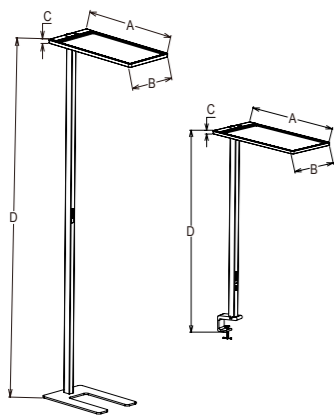

# OL02 LED freestanding luminaire

This OL02 freestanding lamp is composed of three parts: flat lamp body, lamp pole and lamp base. With a precise optical design (UGR<14, up 75% & down 25% lighting), it can ensure a more uniform and more comfortable lighting effect. Lamp Pole with: Plug, touchable 0-10V dimmer, light sensor and PIR sensor module.

- ▶ 75%  
25% UGR<14
- ▶ 0-10V
- ▶ AC 220-240V PF≥0.93 CRI≥80
- ▶ RoHS CE

Code	Watt	Size(AxBxCxDmm)	Lumen(±5%)	N.W/pc(kgs)	Q'ty/CTN
OL02/B-75W-DOS	75W	720x340x21.5x1925	8200lm	Flat lamp body:2.70 Lamp pole:3.10 Lamp base:6.70	6PCS 6PCS 2x3PCS
OL02C/D-75W-DOS	75W	720x340x21.5x1288	8200lm	Flat lamp body:2.70 Lamp pole:3.00	6PCS 6PCS