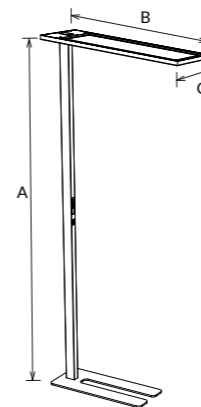

OL07 LED freestanding luminaire with professional version and intelligent version. The professional version could be PIR sensor and daylight sensor. The intelligent version could be CCT changeable and dim by CANSAMBI. 120 degree beam angle and UGR<16 could provide uniform lighting performance.

- 120°
- IP20
- UGR<16
- 0-10V
- Smart Lighting
- CANSAMBI
- AC 220-240V
- PF≥0.9
- CRI≥80
- RoHS
- CE

Code	Watt	Size(AxBxCmm)	Lumen(±5%)	N.W/pc(kgs)	Q'ty/CTN
OL07A-75W-DOS	75W	1925x920x300	7500lm	14	3PCS
OL07A-100W-DOS	100W	1925x920x300	10000lm	14	3PCS
OL07B-85W-B	85W	1925x920x300	8500lm	14	3PCS
OL07B-100W-B	100W	1925x920x300	10000lm	14	3PCS
OL07B-75W-B1	75W	1925x920x300	7500lm	14	3PCS
OL07B-100W-B1	100W	1925x920x300	10000lm	14	3PCS

CCT 3000K 4000K 5000K

Finish White