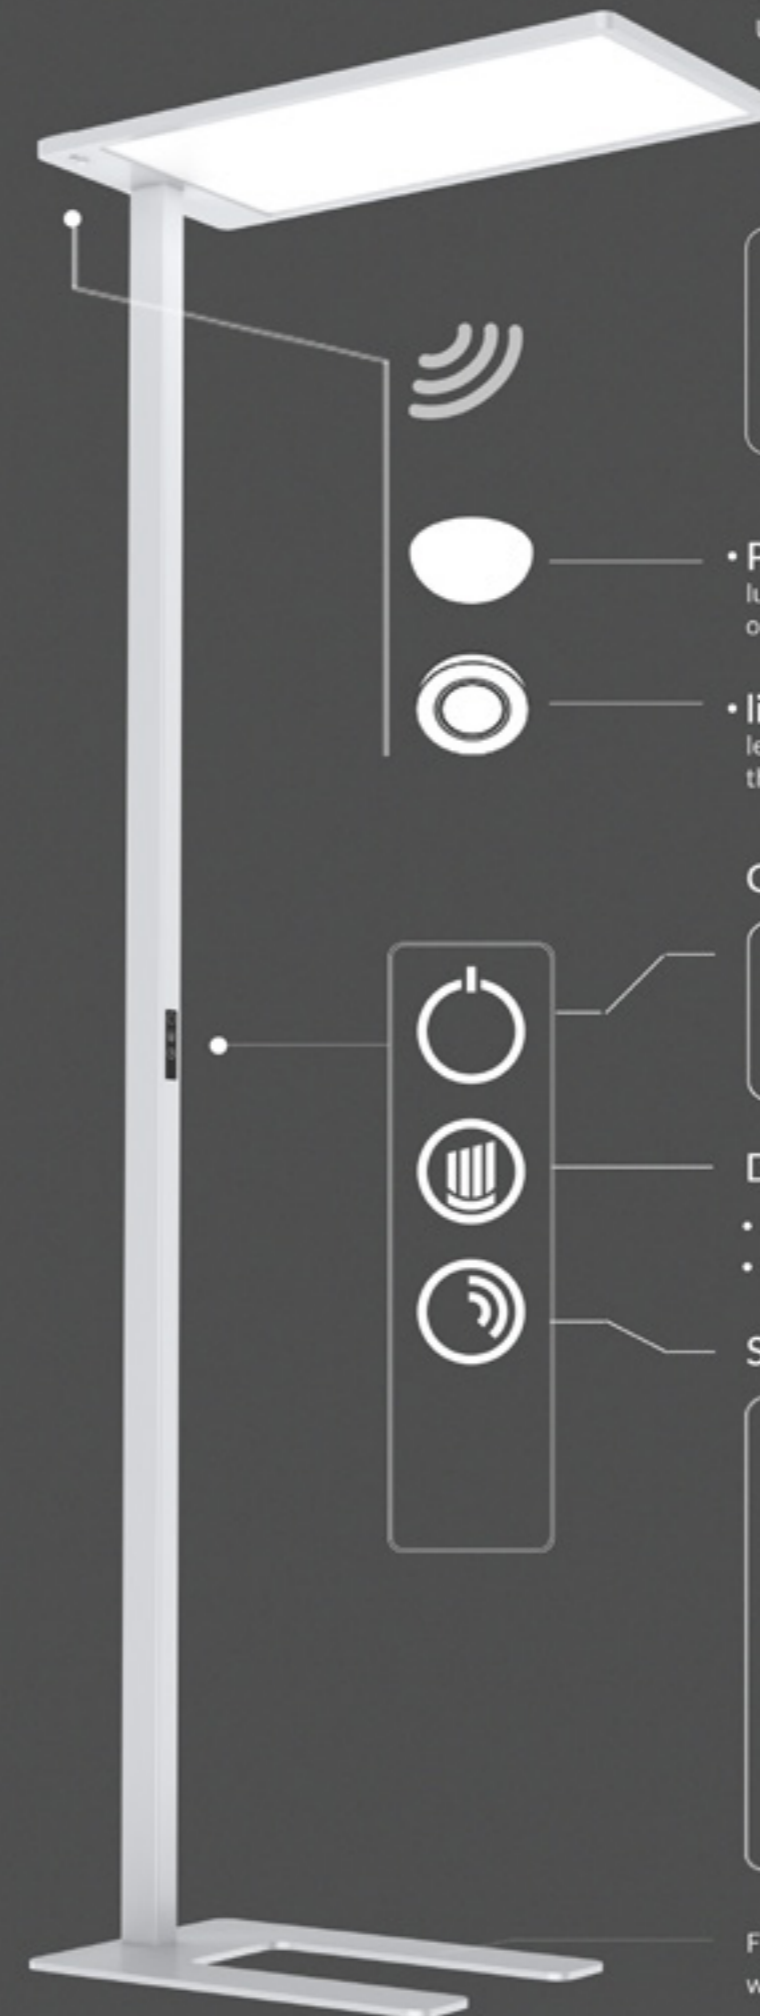

# OL02 LED freestanding luminaire

This OL02 freestanding lamp is composed of three parts: flat lamp body, lamp pole and lamp base. With a precise optical design (UGR<14, up 75% & down 25% lighting), it can ensure a more uniform and more comfortable lighting effect. Lamp Pole with: Plug, touchable 0-10V dimmer, light sensor and PIR sensor module.

- ▶ 75%  
25% UGR<14
- ▶ 0-10V
- ▶ AC 220-240V PF≥0.93 CRI≥80
- ▶ RoHS CE

Code	Watt	Size(AxBxCxDmm)	Lumen(±5%)	N.W/pc(kgs)	Q'ty/CTN
OL02/B-75W-DOS	75W	720x340x21.5x1925	8200lm	Flat lamp body:2.70 Lamp pole:3.10 Lamp base:6.70	6PCS 6PCS 2x3PCS
OL02C/D-75W-DOS	75W	720x340x21.5x1288	8200lm	Flat lamp body:2.70 Lamp pole:3.00	6PCS 6PCS

## STATUS

• **PIR sensor** detector automatically switches the luminaire on and then switches it off when there is no one in the room.

• **light sensor** continuously measures the illuminance level on the desk and dims the light itself depending on the amount of available daylight and artificial lighting.

## Sensor

Flat lamp base with reliable stability, saving space and widely work with office furniture