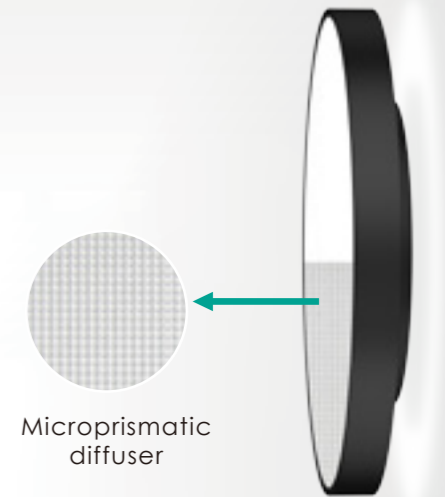

LED Ceiling Light

AL99 Ceiling light

AL99 ceiling light is with AL6063 aluminum housing, SMD LED chips and Opal or Microprismatic diffuser. Size options: 400mm, 600mm, 800mm, 1000mm. It can do CCT adjustable and wattage adjustable, multiple installation ways available as surface mounted, recessed, Suspended. It is with Osram flicker free driver, DALI 2.0 with push dim available.

CCT — 3000K — 4000K — 5000K — 5700K

Finish — White — Black

Installation accessories

Flat

Curved (Recessed)

Steel wire suspension

Wire harness suspension

Pendant rod suspension

Microprismatic diffuser

Wall mounted (Indirect lighting)

Wall mounted (Direct lighting)

AL127 Ceiling light

AL127 is a new super slim ceiling light. The base and shade are detachable which make easier maintenance and installation. Wire connection through the edge side or back side meets wider installation demand. Interchangeable CCT, interchangeable power, microwave sensor, emergency, triac and DALI dimming for options.

CCT — 3000K 4000K 5000K 5700K

Finish — White Silver

AL47S Ceiling light

AL47S is a square and flying saucer-shaped led ceiling light, super slim and minimalistic design. Replaceable built-in power supply design with easy maintenance. Easy installation, it is twist mounting after fixing the holder on the ceiling, avoid extra nail screw work, safe and convenient.