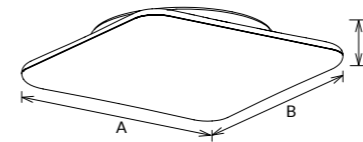

AL47S Ceiling light

AL47S is a square and flying saucer-shaped led ceiling light, super slim and minimalistic design. Replaceable built-in power supply design with easy maintenance. Easy installation, it is twist mounting after fixing the holder on the ceiling, avoid extra nail screw work, safe and convenient.

- ▶
- ▶
- ▶
- ▶

Code	Watt	Size(AxBxCmm)	Lumen(±5%)	N.W/pc(kgs)	Q'ty/CTN
AL47S-12-18W	18W	300x300x58	1920lm	0.96	10PCS
AL47S-12-25W	25W	300x300x58	2670lm	0.96	10PCS
AL47S-16-25W	25W	400x400x58	2610lm	1.66	10PCS
AL47S-16-30W	30W	400x400x58	3160lm	1.66	10PCS

CCT — 3000K 4000K 5000K 5700K

Finish — White Black Silver