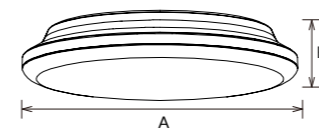

AL117 Ceiling light

AL117 LED ceiling light is a frameless integrated design, adopting high lumen SMD LED, flicker-free led driver, PC diffuser with uniform light. IP54 weather proof. Standard on/off, interchangeable CCT, triac dimmable, 0-10V dimmable, sensor function are all available.

Code	Watt	Size(AxBmm)	Lumen(±5%)	N.W/pc(kgs)	Q'ty/CTN
AL117-8-12W	12W	Ø200x46	1350lm	0.50	12PCS
AL117-11-12W	12W	Ø275x48	1350lm	0.80	12PCS
AL117-11-18W	18W	Ø275x48	1950lm	0.80	12PCS
AL117-11-25W	25W	Ø275x48	2700lm	0.80	12PCS
AL117-14-25W	25W	Ø350x48	2700lm	1.20	6PCS
AL117-14-30W	30W	Ø350x48	3200lm	1.20	6PCS

CCT — 3000K 4000K 5700K

Finish — White