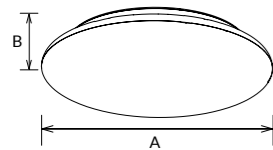

AL47 Ceiling light

AL47 is a flying saucer-shaped led ceiling light, super slim and minimalistic design. Replaceable built-in power supply design with easy maintenance. Easy installation, it is twist mounting after fixing the holder on the ceiling, avoid extra nail screw work, safe and convenient.

- ▶
- ▶
- ▶
- ▶

Code	Watt	Size(AxBmm)	Lumen(±5%)	N.W/pc(kgs)	Q'ty/CTN
AL47-10-12W	12W	Ø250x53	1200lm	0.53	20PCS
AL47-12-18W	18W	Ø300x58	1900lm	0.76	10PCS
AL47-12-25W	25W	Ø300x58	2560lm	0.76	10PCS
AL47-16-25W	25W	Ø400x66	2550lm	1.31	10PCS
AL47-16-30W	30W	Ø400x66	3020lm	1.31	10PCS

CCT — 3000K 4000K 5000K 5700K

Finish — White Silver