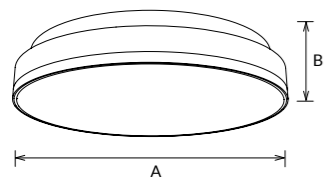

AL127 Ceiling light

AL127 is a new super slim ceiling light. The base and shade are detachable which make easier maintenance and installation. Wire connection through the edge side or back side meets wider installation demand. Interchangeable CCT, interchangeable power, microwave sensor, emergency, triac and DALI dimming for options.

Code	Watt	Size(AxBmm)	Lumen(±5%)	N.W/pc(kgs)	Q'ty/CTN
AL127-10-12W	12W	Ø250x58	1300lm	0.68	20PCS
AL127-12-18W	18W	Ø300x58	1900lm	1.23	10PCS
AL127-12-25W	25W	Ø300x58	2700lm	1.23	10PCS
AL127-16-25W	25W	Ø400x58	2900lm	1.92	10PCS
AL127-16-30W	30W	Ø400x58	3200lm	1.92	10PCS
AL127-10-15W-A3	8W/12W/15W	Ø250x58	990lm/1480lm/1800lm	0.68	10PCS
AL127-12-25W-A3	15W/20W/25W	Ø300x58	1600lm/2120lm/2650lm	1.23	10PCS
AL127-16-30W-A3	18W/25W/30W	Ø400x58	1920lm/2820lm/3220lm	1.92	10PCS

CCT — 3000K 4000K 5000K 5700K

Finish — White