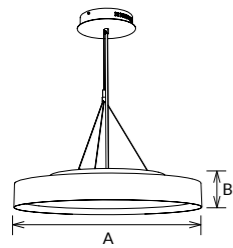

LED Ceiling Light

AL99 Ceiling light

AL99 ceiling light is with AL6063 aluminum housing, SMD LED chips and Opal or Microprismatic diffuser. Size options: 400mm, 600mm, 800mm, 1000mm. It can do CCT adjustable and wattage adjustable, multiple installation ways available as surface mounted, recessed, Suspended. It is with Osram flicker free driver, DALI 2.0 with push dim available.

- ▶
- ▶
- ▶
- ▶

Code	Watt	Size(AxBmm)	Lumen(±5%)	N.W/pc(kgs)	Q'ty/CTN
AL99-16-40W	40W	Ø400x86	4300lm	3.20	6PCS
AL99-24-60W	60W	Ø600x86	6700lm	6.90	2PCS
AL99-32-75W	75W	Ø800x86	8000lm	11.00	1PCS
AL99-40-100W	100W	Ø1000x86	10700lm	16.20	1PCS